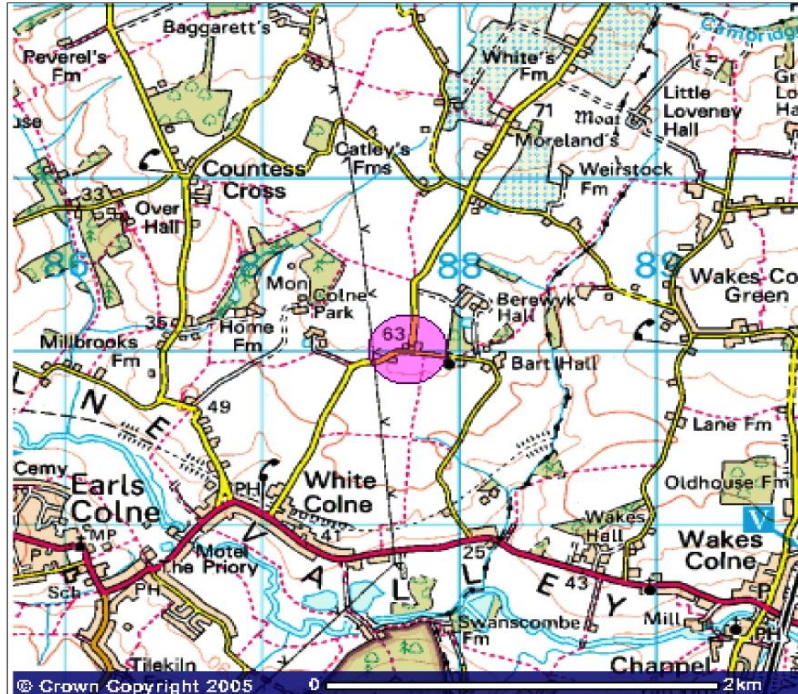

The British Tyre Manufacturer's Association

HOW TO FIND US

If you are coming from Bishop Stortford or the M11

Follow the A120 towards Colchester until you come to Coggeshall and then turn left towards Earls Colne on the B1024. At the mini roundabout turn right onto A1124 follow this road over the bridge up a small hill with a right hand bend at the top take the first turning on left sign posted Bures. After 1 mile and a double S bend you will see on the right hand side a sign for Berewyk Hall Court, turn in and you will find us at the end of the drive on the left hand side.

From either Chelmsford or Ipswich direction

Use the A12, and just west of Colchester take the A1124 towards Halstead. Drive along side of the Colne valley, passing under the viaduct and through Wakes Colne. At White colne turn right sign posted Bures (if you reach signs for Earls Colne you have gone to far) then follow road as above.